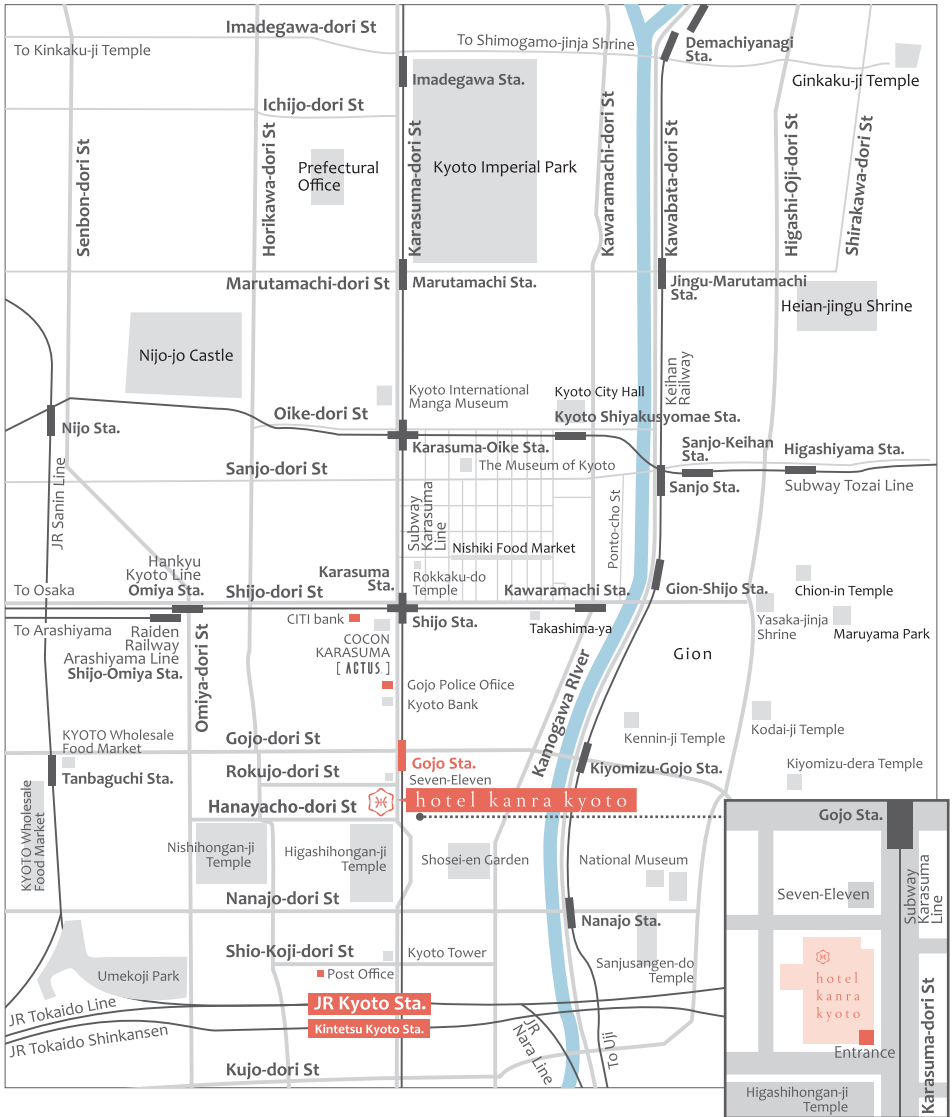

# hotel kanra kyoto

hotel kanra kyoto

190 Kitamachi Rokujo-sagaru Karasuma-dori Shimogyo-ku Kyoto Japan. 600-8176  
 TELEPHONE +81 -75 344 3815  
 ACCESS: 1-minute walk from the exit No "8" at Gojo Sta. (Subway Karasuma Line)  
 12-minutes walk from Chuo exit at Kyoto Sta. (JR Line)